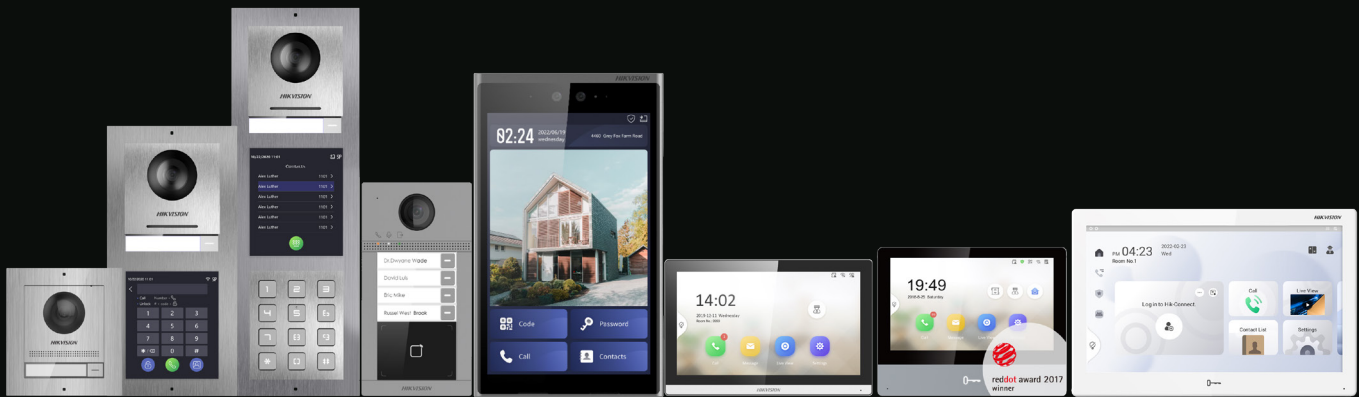

PRODUCT SHOWCASE

DOOR STATION

Ultra series door station