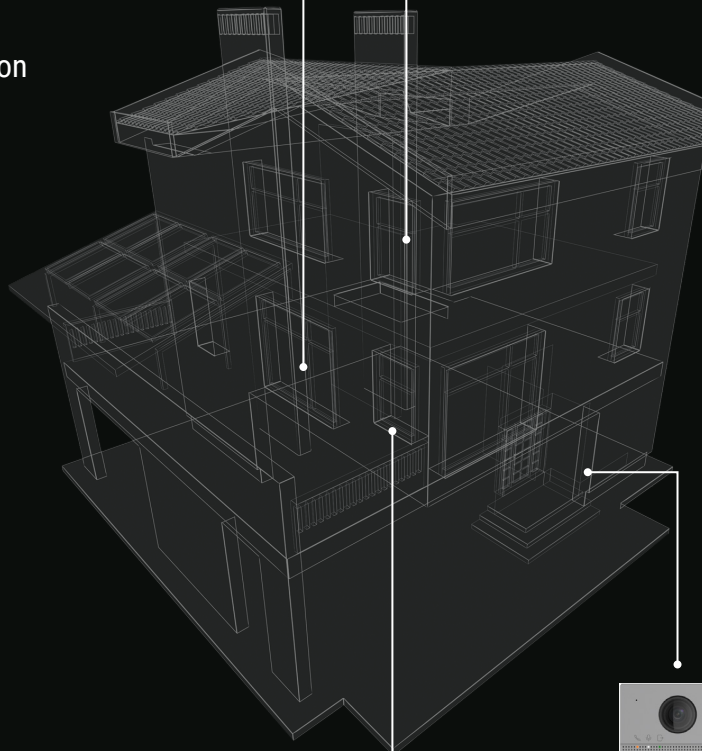

RESIDENTIAL/VILLA SOLUTION

The Hikvision residential/villa home intercom solution provides thoughtful, useful functions for every member of the household. Users can call multiple indoor stations at the same time and unlock a door at any of the indoor stations. They can also receive call information and unlock doors remotely and conveniently via the Hik-Connect mobile app.

The Door Station's 2 MP HD camera renders images clearly both day and night. With the record-to-NVR function, users can check what's happening at their doorstep at any time. Hikvision intercom devices can also integrate with video security camera systems, allowing indoor stations to display footage from any IP cameras installed around your house. Security and convenience come together seamlessly with this IP video intercom solution.