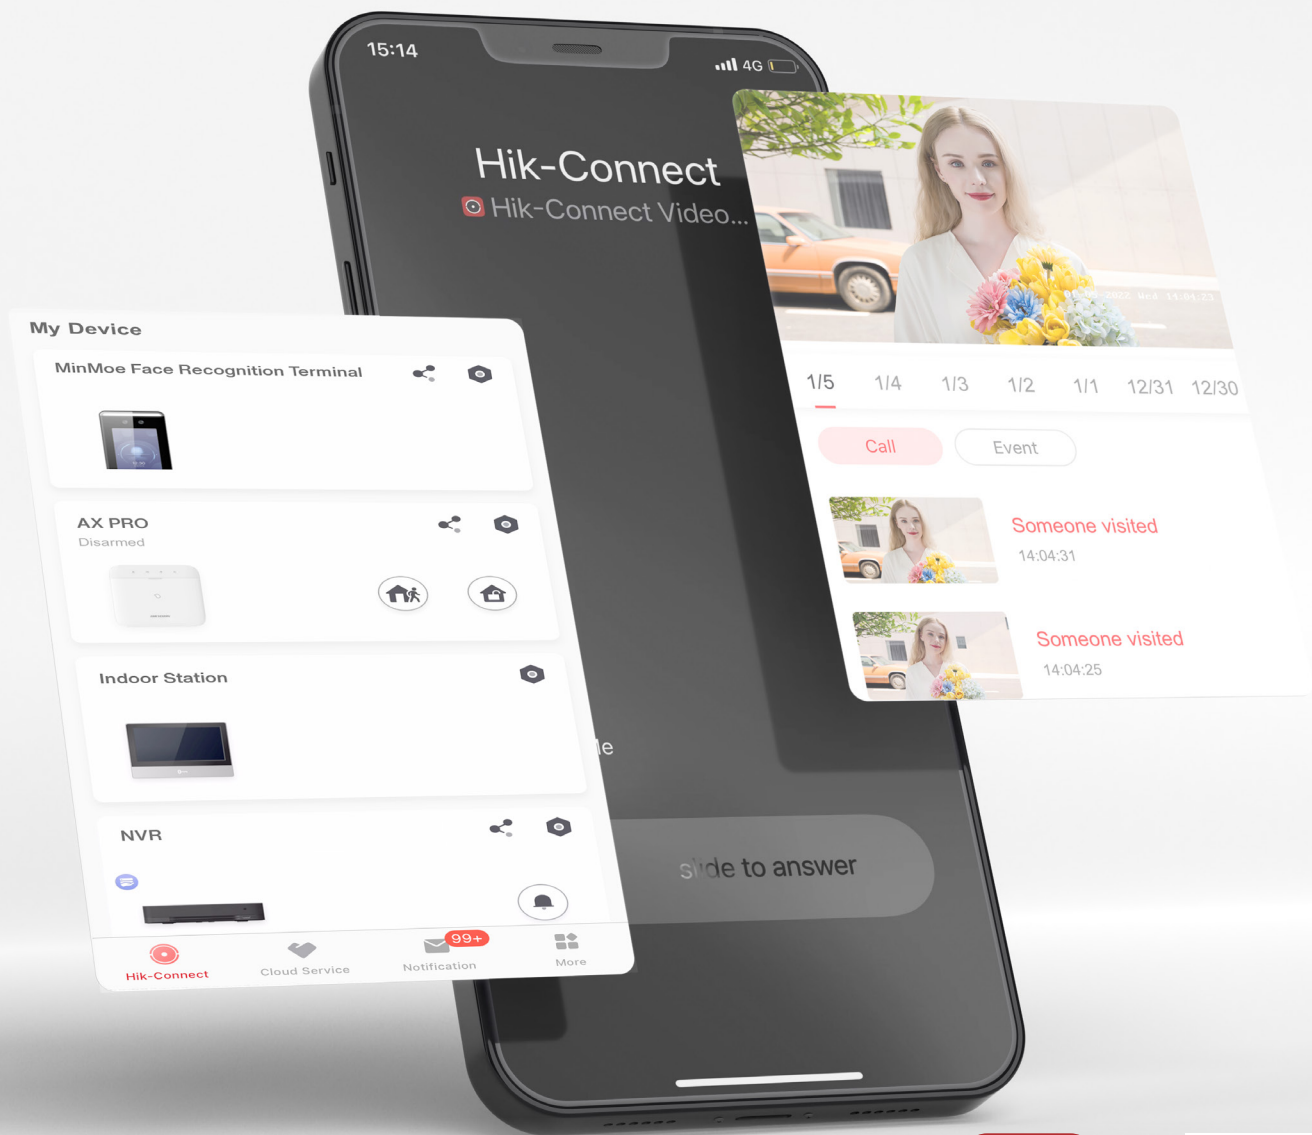

Hikvision's IP Series Video Intercom solutions deliver a new level of convenience for your application. From apartments to suburban villas, offices and other commercial buildings, our intercom systems provide advanced image quality and practical functions, such as mobile control, friendly touch screens, visual interfaces, and more. All of this improves ease of use and expands capabilities for better intercom systems, and better security.

## All-In-One Management

- Easy third-party application integration with embedded Android system
- Management of all Hikvision devices and systems with visual interface

# MOBILE CONTROL

- Cruise through daily operations with the mobile Hik-Connect App
- Talk to visitors, receive calls, play back videos, & unlock doors remotely from anywhere, at any time

**Hik-Connect**

## USER-FRIENDLY TOUCHSCREEN

- Intuitive interface for better operation and experience
- Modern design perfectly suits home and office environments
- Easy configuration via Wizard